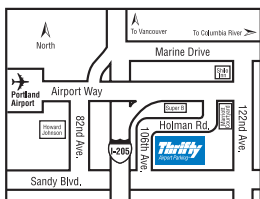

Take Exit 24B off I-205 North or Exit 24 off I-205 South, then east on Airport Way to Holman.

503-254-6563
888-634-PARK

www.thriftyparking.com

Auto Service

What better time to have your car serviced than when you're out of town?