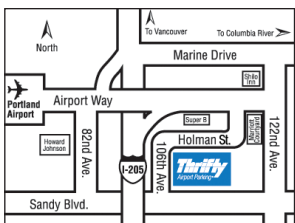

503-254-6563
888-634-PARK

Take Exit 24B off I-205 North
or Exit 24 off I-205 South,
then East on Airport Way to
Holman.

Reserve Parking On-Line at
www.thriftyparking.com
Enter Promo Code: AZUCORP

Also Offering Auto Service